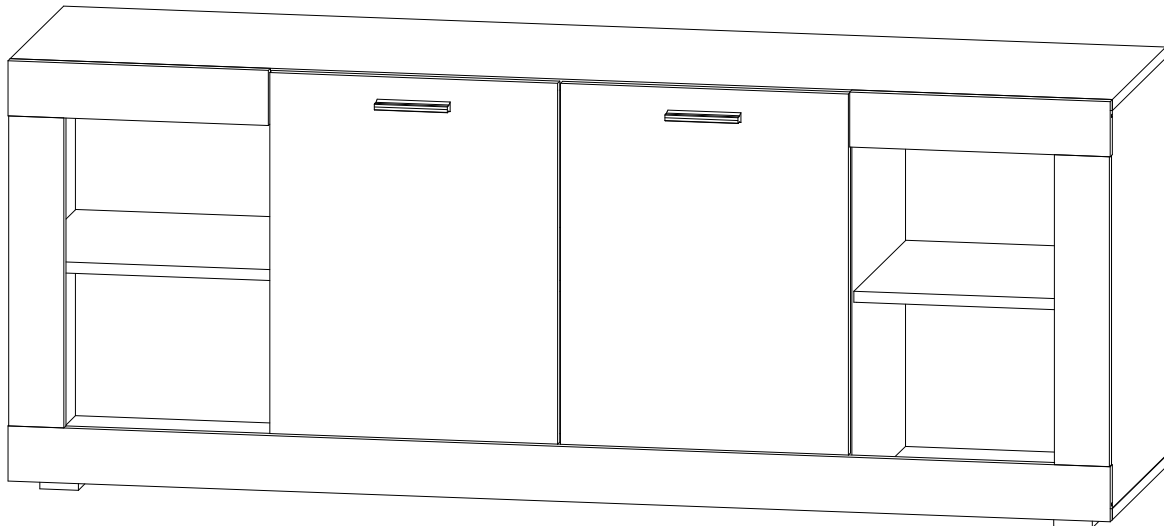

ENG

Dana cabinet

UA

Тумба Dana

630x1600x416 mm

ENG

RULES FOR USE AND CARE OF FURNITURE

1. Use furniture only in dry rooms protected from the effects of weather conditions.
2. Install with suitable tools according to these assembly instructions.
3. Try to assemble as close to the location as possible.
4. The body is assembling in a horizontal position.
5. Before moving furniture, make sure that it is not loaded with items.