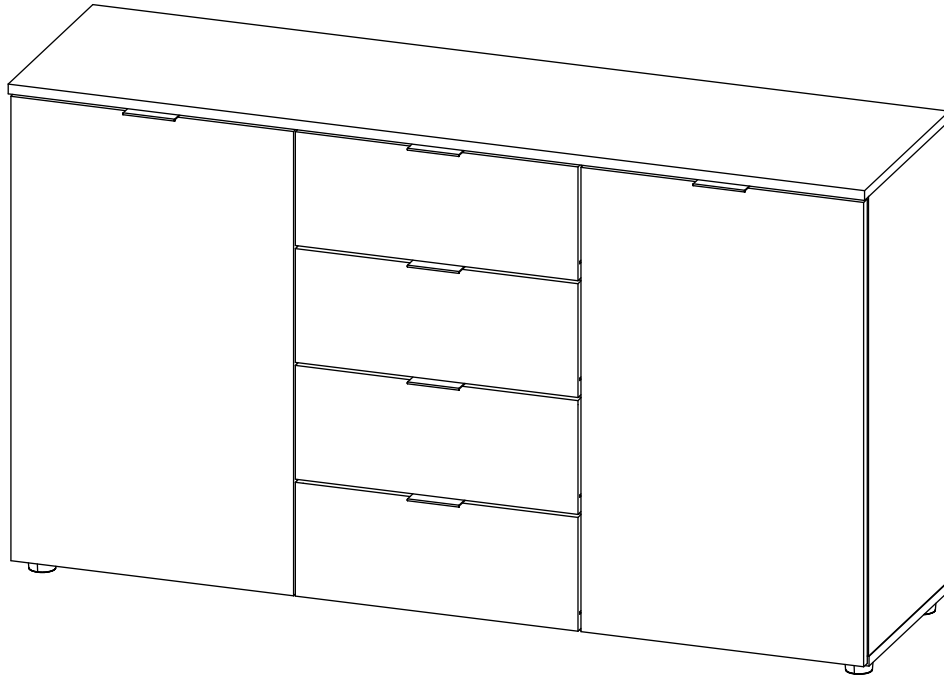

ENG

Run Drawer Chest

UA

Комод Ран

810x1400x380 mm

ENG

RULES FOR USE AND CARE OF FURNITURE

1. Use furniture only in dry rooms protected from the effects of weather conditions.
2. Install with suitable tools according to these assembly instructions.
3. Try to assemble as close to the location as possible.
4. The body is assembling in a horizontal position.
5. Before moving furniture, make sure that it is not loaded with items.