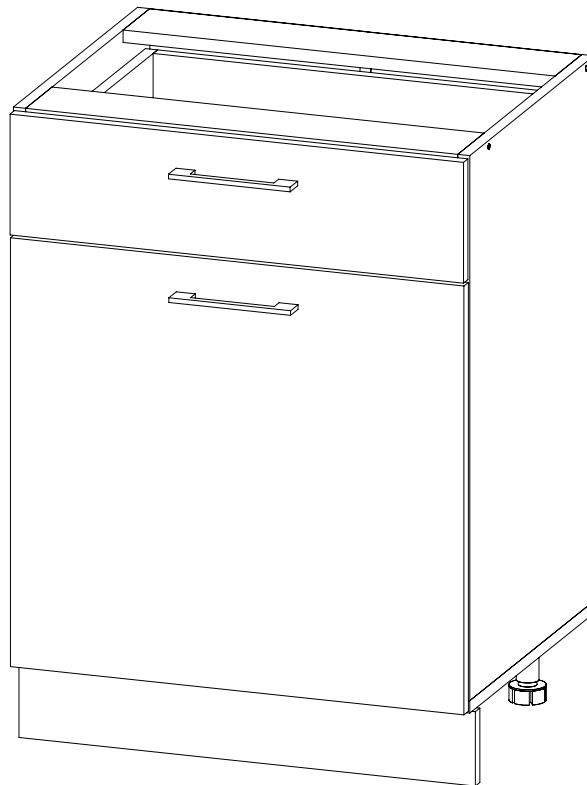

ENG **Leia 2 BB-82-60 Kitchen Cabinet**
UA **Тумба кухонна Лея 2 НЯ-82-60**

820x600x466 mm

ENG

UA

RULES FOR USE AND CARE OF FURNITURE

1. Use furniture only in dry rooms protected from the effects of weather conditions.
2. Install with suitable tools according to these assembly instructions.
3. Try to assemble as close to the location as possible.
4. The body is assembling in a horizontal position.
5. Before moving furniture, make sure that it is not loaded with items.