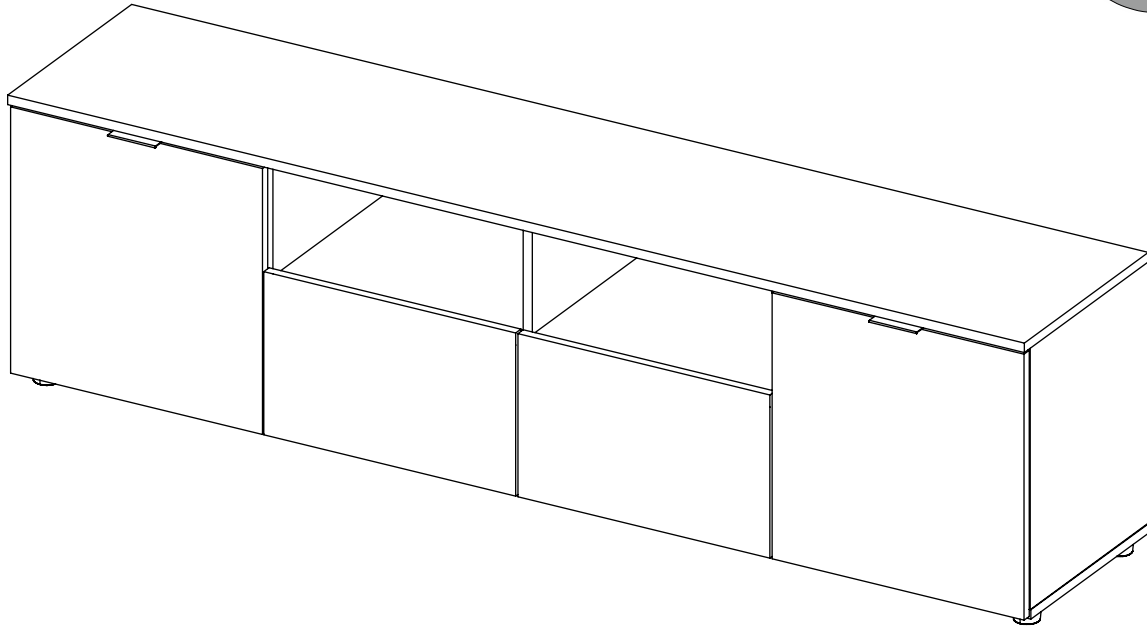

ENG

Run Drawer Chest

UA

Комод Ран

500x1800x380 mm

ENG

UA

RULES FOR USE AND CARE OF FURNITURE